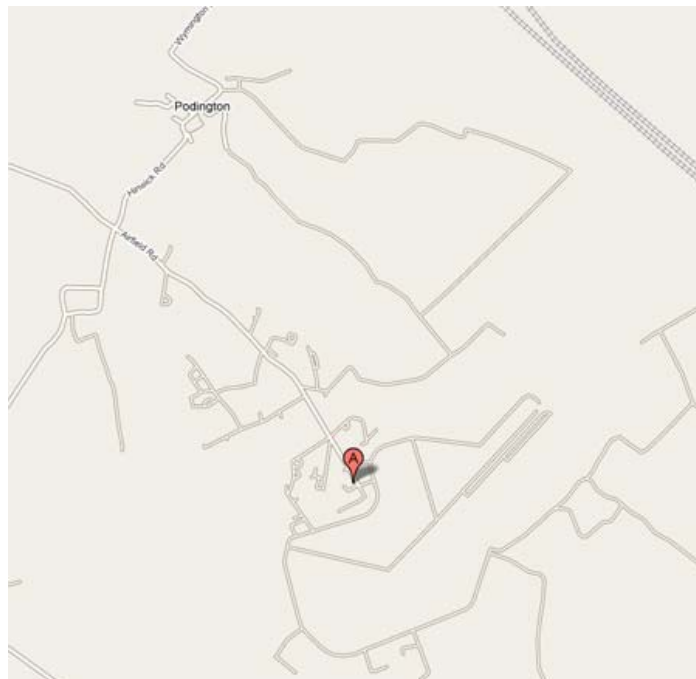

## Directions and Accommodation Information

### Santa Pod

Santa Pod raceway  
Wellingborough  
Bedfordshire  
NN29 7XA

Emergency Number: n/a

#### Location / Directions:

From the south:

Heading east on the M3 take the M25 at J2 toward the M4/ M1. At J21 exit onto M1. At J14 take the A509 exit to Newport Pagnell/ Milton Keynes. At the roundabout take 3<sup>rd</sup> exit onto A509/ London road. At Tickford roundabout take 3<sup>rd</sup> exit onto A509. Go through 4 roundabouts then turn right at B569, continue on Hinwick road, follow onto Airfield road to reach Santa Pod raceway.

From the North west:

Heading south on the M6, at J19 exit onto A14 toward Kettering/ M1 (N) F'Stowe/ Corby. At J10 take the A6 exit. At the roundabout take 3<sup>rd</sup> exit onto A6/ Burton Latimer bypass, continue to follow A6. At the roundabout take 3<sup>rd</sup> exit onto A510/ Wellingborough road, continue to follow A510, follow onto A5128/ Finedon road. At the roundabout take the 1<sup>st</sup> exit onto B573/ Eastfield road, continue to follow B573. Turn left at B573/ Midland road, continue to follow B573. At the roundabout take the 1<sup>st</sup> exit onto A509/ London road. At the roundabout take the 1<sup>st</sup> exit onto B570/ Gipsy lane. Turn right at B569/ Wollaston road and continue to follow B569, continue onto Irchester road. Turn left at Hinwick road and follow onto Airfield road to reach Santa Pod raceway.